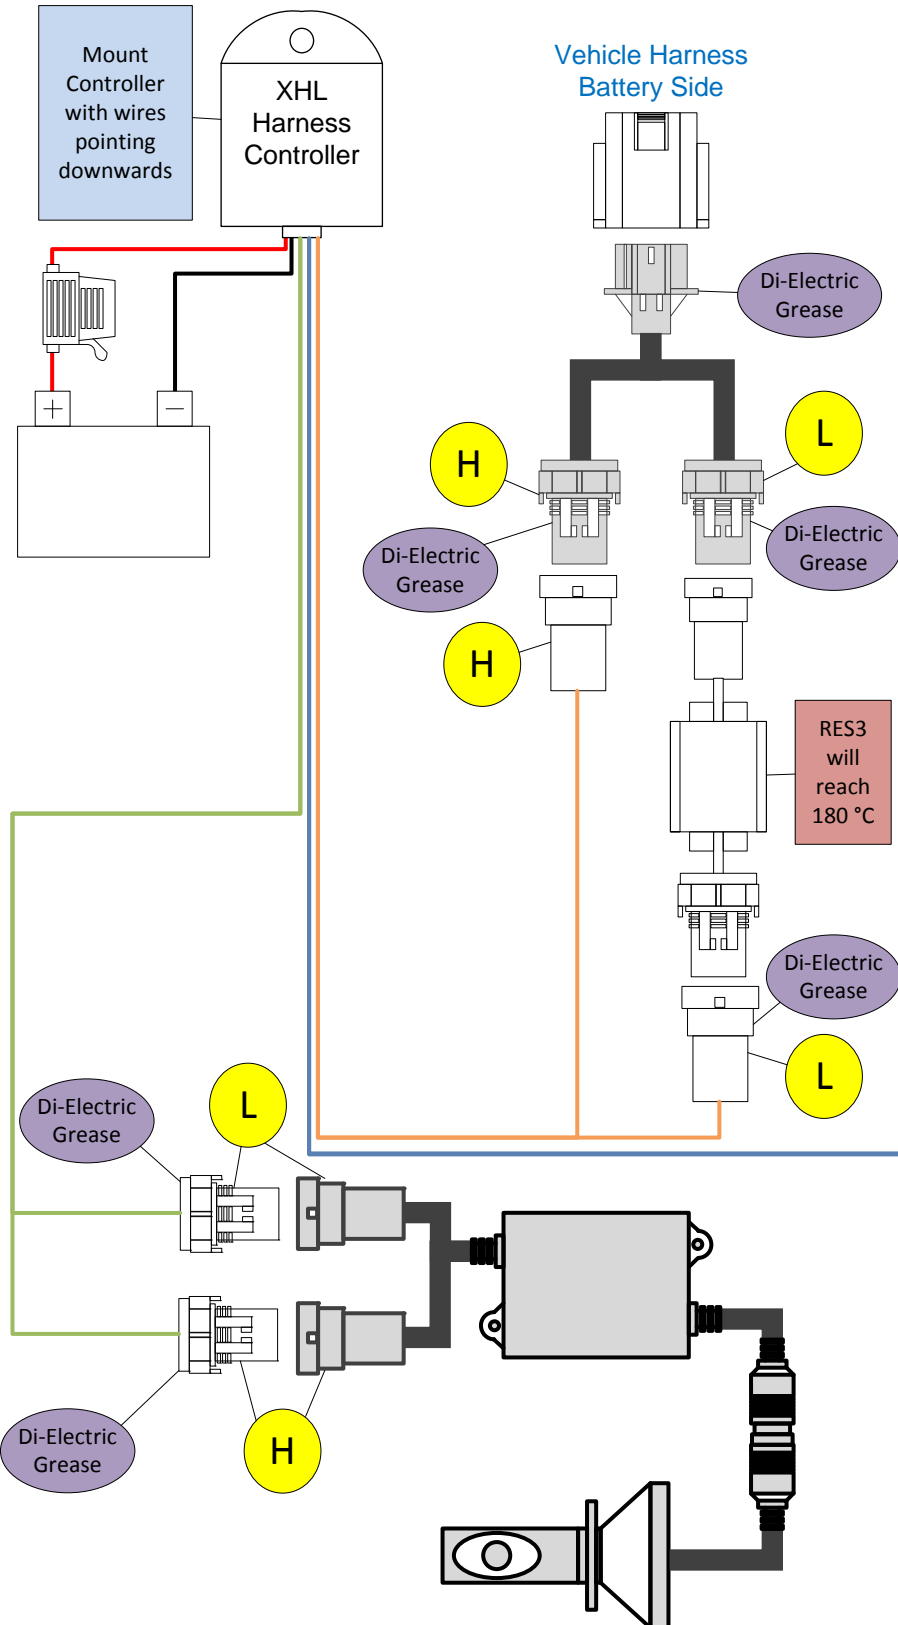

H13 Xtreme LED Kit with XHL x 1 and RES3 x 2 to Low Beam

Battery Side of Vehicle

Opposite Side of Battery